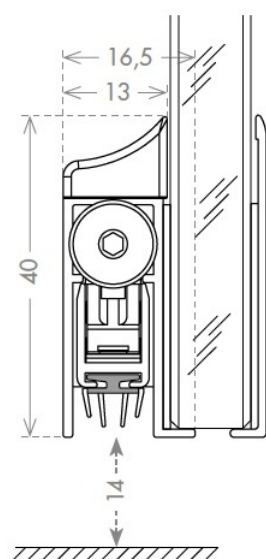

PRODUCT SHEET

Description:

Drop Down Black Alu Profile, "A", F/Glass Doors, 930mm, W/Ad-hesive Tape, 40mm Profile Height, 14mm Drop Function, Can be, shorten 150mm on the opposite Side to the Plunger, Tested to, 200.000 closing Cycles, Black Anodized, 4 Fins Thermoplastic, Seal (A)

Item number:

15.22.650-8

Units	Box	Carton	HS Code	Barcode
Set	1	20	8302415000	
				5704866508896

PLUNGER TYPE

SEALS

SISO A/S

Mileparken 11
DK-2740 Skovlunde
Denmark
VAT: DK 24786013

Phone +45 45 830 900