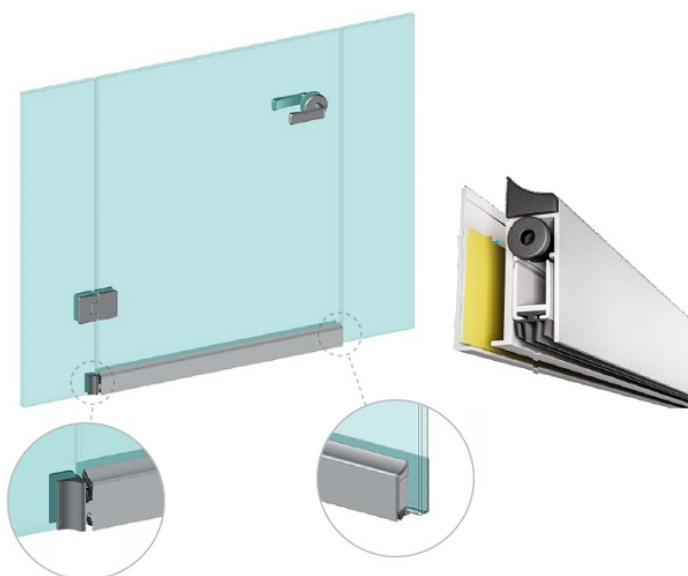

PRODUCT SHEET

Description:

Drop Down Black Alu Profile, "A", F/Glass Doors, 930mm, W/Ad-hesive Tape, 40mm Profile Height, 14mm Drop Function, Can be, shorten 150mm on the opposite Side to the Plunger, Tested to, 200.000 closing Cycles, Black Anodized, 4 Fins Thermoplastic, Seal (A)

Item number:

15.22.650-8

Units	Box	Carton	HS Code	Barcode
Set	1	20	8302415000	
				5704866508896